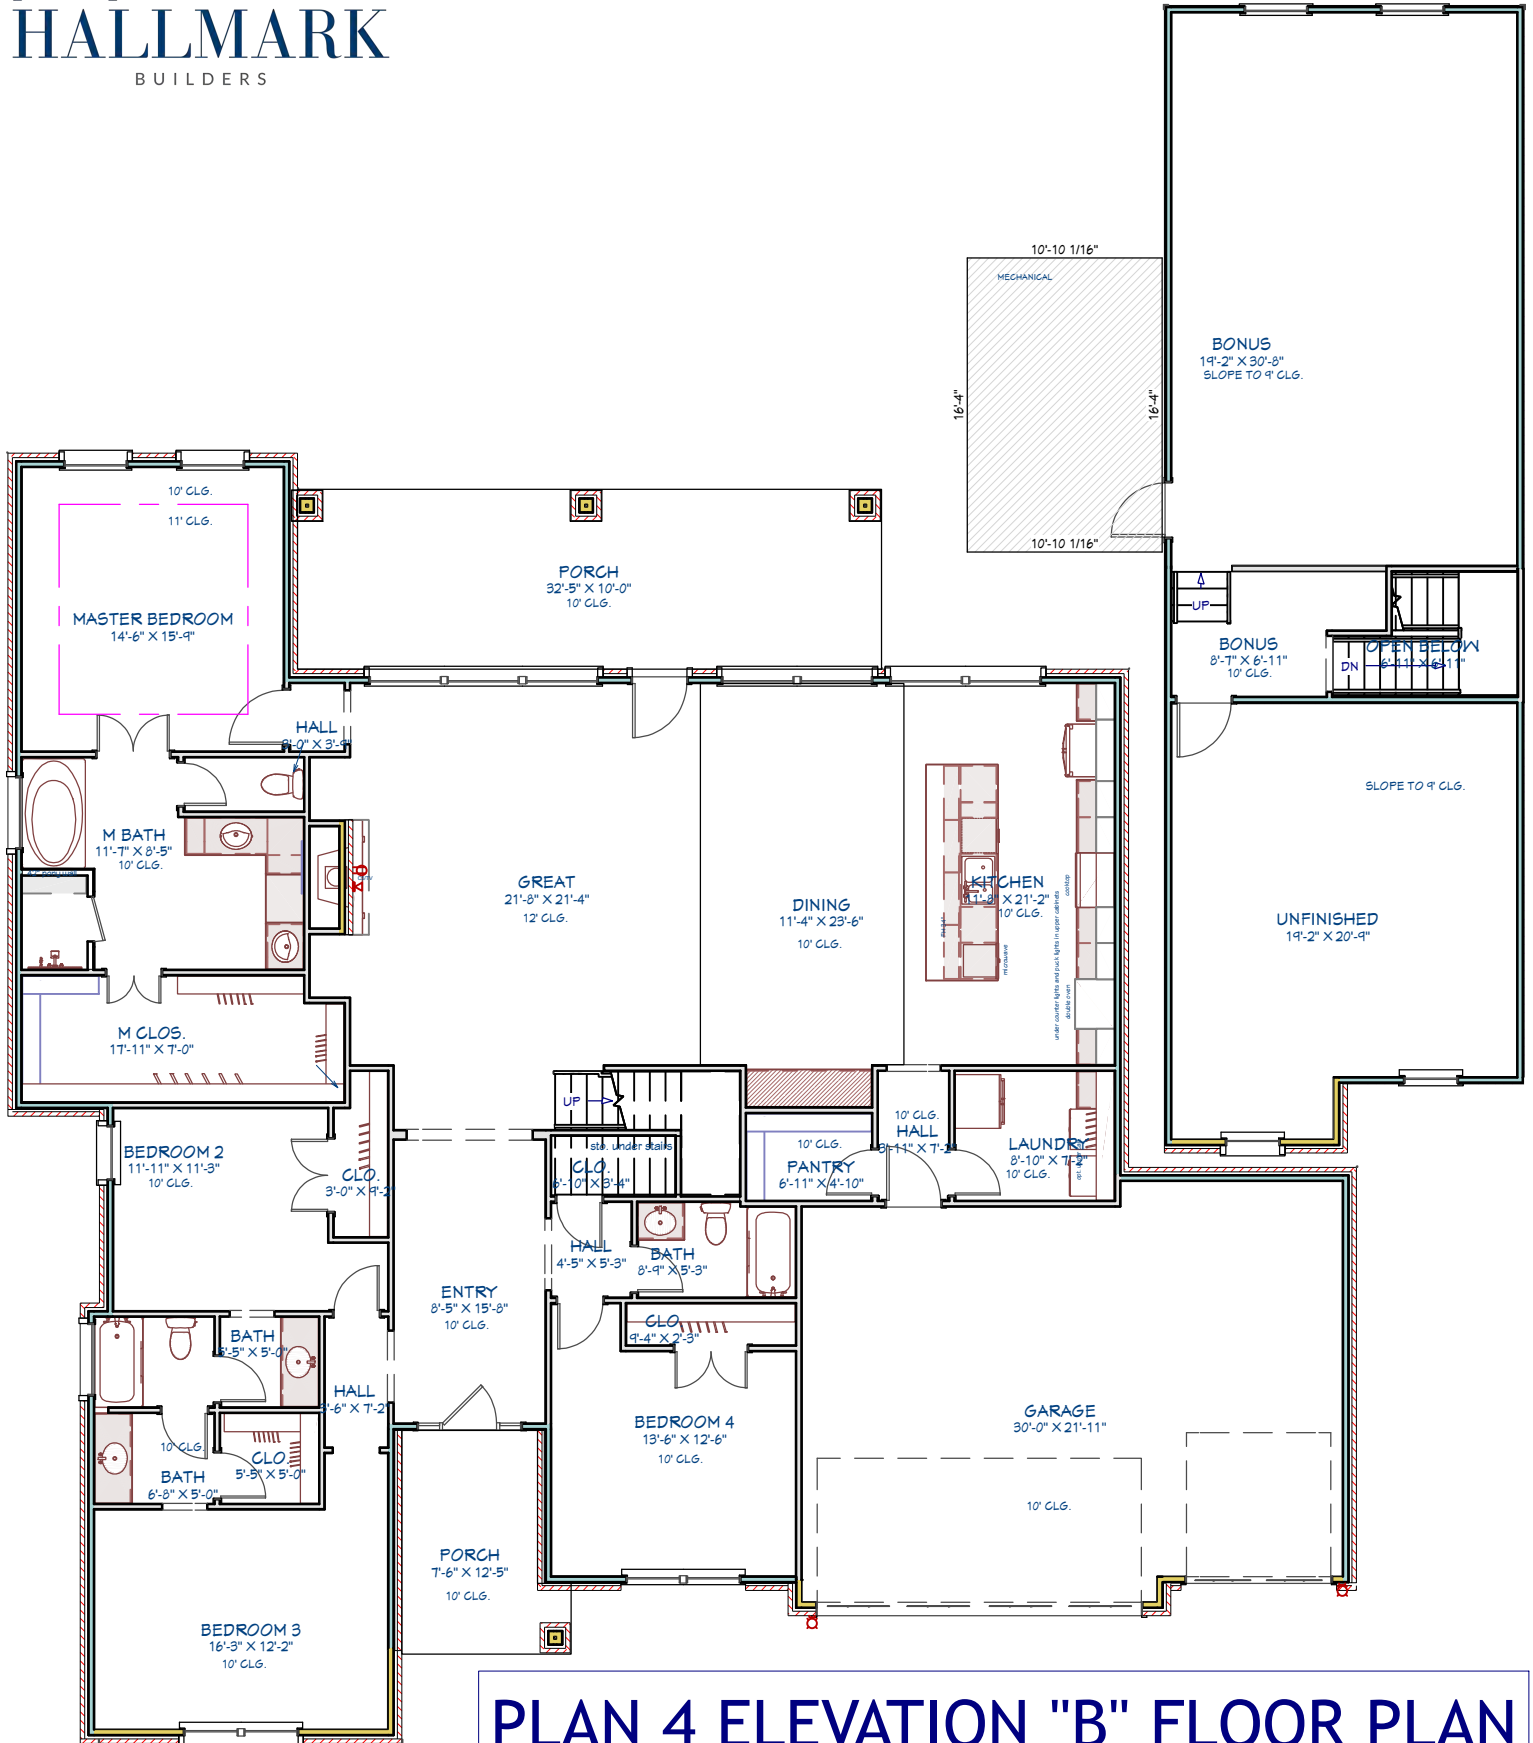

PLAN 4 ELEVATION "A"

PLAN 1 ELEVATION "B"

LIVING AREA
2823 SQ FT

PLAN 4 ELEVATION "A" FLOOR PLAN

PLAN 4 ELEVATION "B" FLOOR PLAN