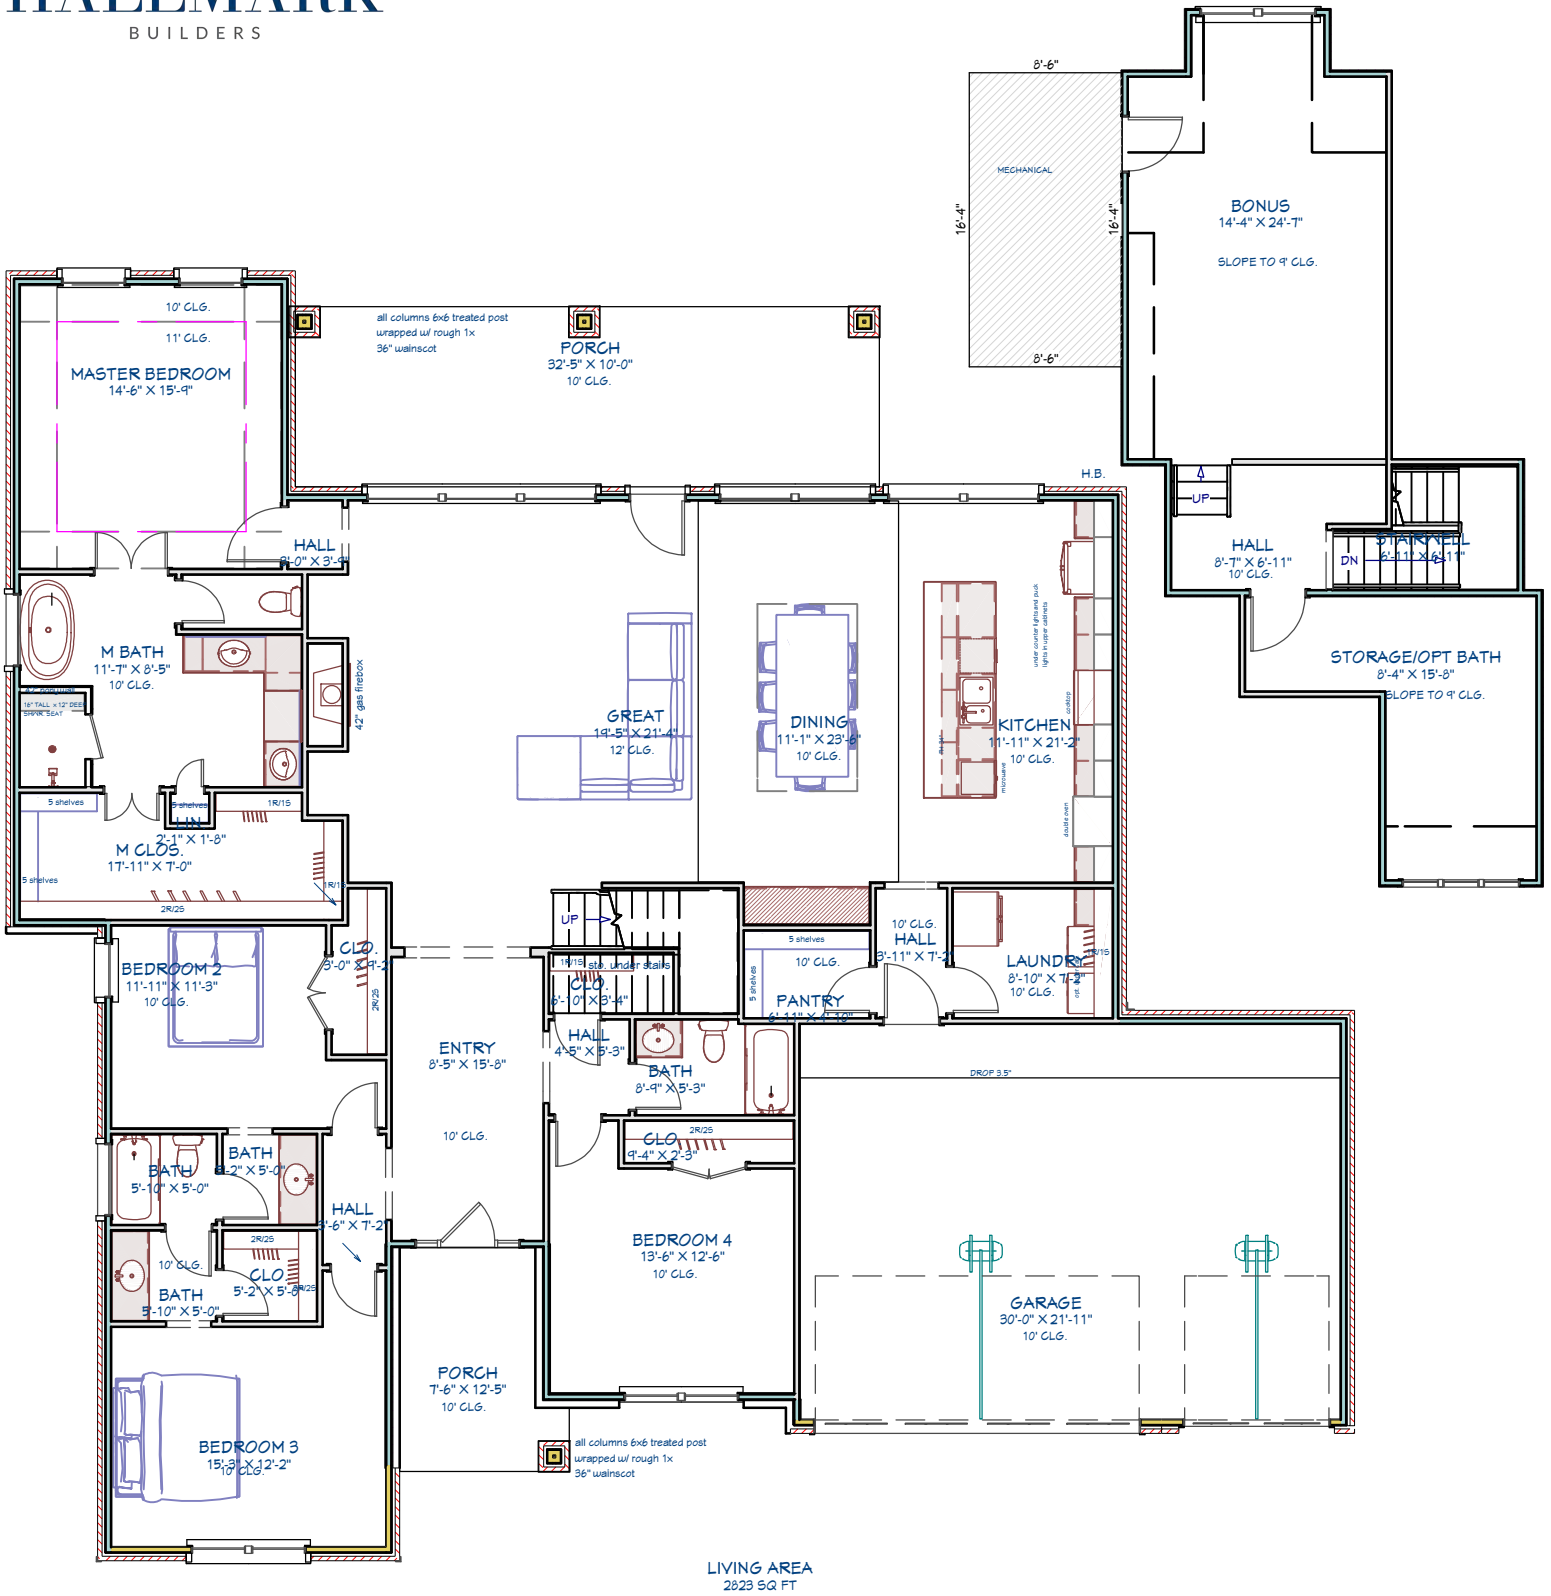

PLAN 4 ELEVATION "A"

PLAN 1 ELEVATION "B"

LIVING AREA
2823 SQ FT

PLAN 4 ELEVATION "A" FLOOR PLAN

PLAN 4 ELEVATION "B" FLOOR PLAN